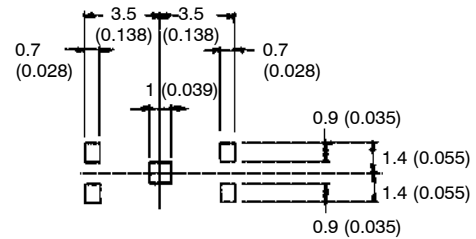

■ SOLDER PATTERN

Unit: mm (inch)