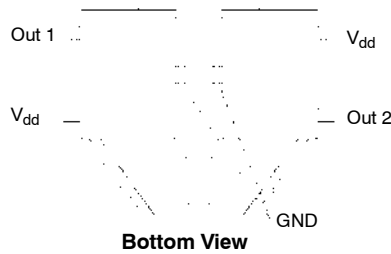

#### ■ PERFORMANCE

Refer to the drawing on the following page for an operational diagram showing operation and return angles.

Operation angle	35° to 65° (when output goes from High to Low)
Return angle	60° to 30° (when output goes from Low to High)

# Operation

↓  
Gravity  
direction

- Note: 1. Operation angle: Output goes from High to Low
- 2. Return angle: Output goes from Low to High

## ■ TERMINAL ARRANGEMENT